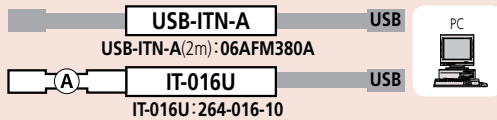

Standard type

Inside point type

Surface Plate Type

Scriber Type

Centerline Type

Scriber for height gages

Unit: mm

Measurement Data Recording Tools & Connecting Cable Options

Wired Connection to PC via USB Input Tool Series

Connecting cables specific to output-function equipped models

- (A) 1m: 05CZA624
- 2m: 05CZA625

Wireless Connection to PC via U-WAVE

U-WAVE-T (IP67) : 02AZD730G
U-WAVE-T (with buzzer) : 02AZD880G