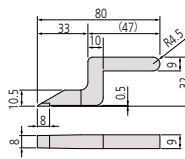

Standard type

Inside point type

Surface Plate Type

Scriber Type

Centerline Type

Scriber for height gages

Unit: mm

Measurement Data Recording Tools & Connecting Cable Options