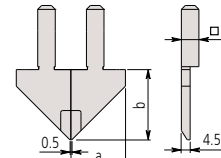

Standard type

Inside point type

Surface Plate Type

Scriber Type

Centerline Type

Scriber for height gages

Unit: mm

Measurement Data Recording Tools & Connecting Cable Options