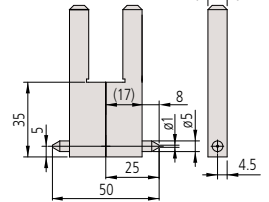

Standard type

Inside point type

Surface Plate Type

Scriber Type

Centerline Type

Scriber for height gages

Unit: mm

Measurement Data Recording Tools & Connecting Cable Options