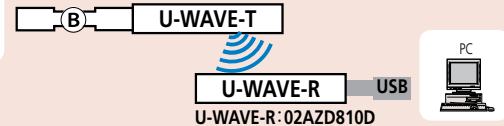

Wired Connection to PC via USB Input Tool Series

Connecting cables specific to output-function equipped models

- (A) 1m: 05CZA624
- 2m: 05CZA625

Wireless Connection to PC via U-WAVE

U-WAVE-T (IP67) : 02AZD730G
U-WAVE-T (with buzzer) : 02AZD880G