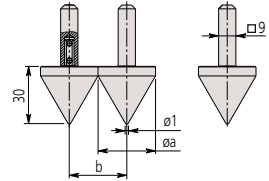

Standard type

Inside point type

Surface Plate Type

Scriber Type

Centerline Type

Scriber for height gages

Unit: mm

Measurement Data Recording Tools & Connecting Cable Options

Wired Connection to PC via USB Input Tool Series

Connecting cables specific to output-function equipped models

- (A) 1m: 05CZA624
- 2m: 05CZA625

Wireless Connection to PC via U-WAVE

U-WAVE-T (IP67) : 02AZD730G
U-WAVE-T (with buzzer) : 02AZD880G