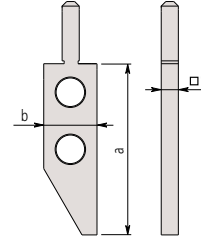

Standard type

Inside point type

Surface Plate Type

Scriber Type

Centerline Type

Scriber for height gages

Unit: mm

Measurement Data Recording Tools & Connecting Cable Options