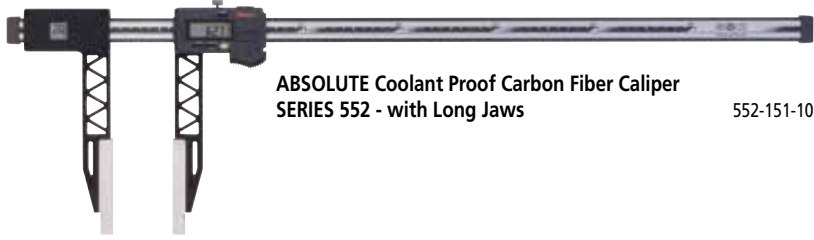

Carbon Fiber Caliper Series

Absolute Coolant Proof

Mitutoyo Quality

FEATURES

- ✓ Its ultra-lightweight design (with carbon fiber reinforced material) reduces total weight by up to 50%.
- ✓ It has excellent resistance against water and dust (IP66 protection level) enabling you to use it in machining situations that include splashing coolant fluid.
- ✓ Direct readout of inside measurements from the LCD (you can easily set the offset value by using the offset button).

MeasurLink[®] ENABLED
Data Management Software by Mitutoyo

ABSOLUTE[™]

IP66

www.tuv.com
ID 000022582

**ABSOLUTE Coolant Proof Carbon Fiber Caliper
SERIES 552 - with Standard Jaws** 552-303-10

**ABSOLUTE Coolant Proof Carbon Fiber Caliper
SERIES 552 - with Long Jaws** 552-151-10

**ABSOLUTE Coolant Proof Carbon Fiber Caliper
SERIES 552 - with Ceramic Jaws** 552-156-10

**ABSOLUTE Coolant Proof Carbon Fiber Caliper
SERIES 552 - with Interchangeable Jaws** 552-182-10

SPECIFICATIONS