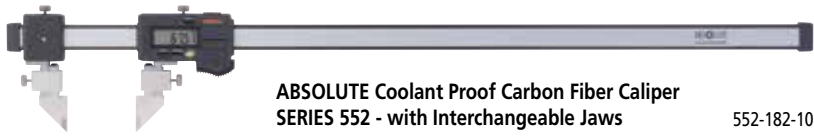

Carbon Fiber Caliper Series

Absolute Coolant Proof

Mitutoyo Quality

FEATURES

- ✓ Its ultra-lightweight design (with carbon fiber reinforced material) reduces total weight by up to 50%.
- ✓ It has excellent resistance against water and dust (IP66 protection level) enabling you to use it in machining situations that include splashing coolant fluid.
- ✓ Direct readout of inside measurements from the LCD (you can easily set the offset value by using the offset button).

MeasurLink[®] ENABLED
Data Management Software by Mitutoyo

ABSOLUTE[™]

IP66

www.tuv.com
ID 000022582

**ABSOLUTE Coolant Proof Carbon Fiber Caliper
SERIES 552 - with Standard Jaws** 552-303-10

**ABSOLUTE Coolant Proof Carbon Fiber Caliper
SERIES 552 - with Long Jaws** 552-151-10

**ABSOLUTE Coolant Proof Carbon Fiber Caliper
SERIES 552 - with Ceramic Jaws** 552-156-10

**ABSOLUTE Coolant Proof Carbon Fiber Caliper
SERIES 552 - with Interchangeable Jaws** 552-182-10

SPECIFICATIONS