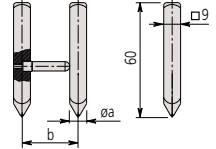

Standard type

Inside point type

Surface Plate Type

Scriber Type

Centerline Type

Scriber for height gages

Unit: mm

Measurement Data Recording Tools & Connecting Cable Options

Wired Connection to PC via USB Input Tool Series

Connecting cables specific to output-function equipped models

- (A) 1m: 05CZA624
- 2m: 05CZA625

Wireless Connection to PC via U-WAVE

U-WAVE-T (IP67) : 02AZD730G
U-WAVE-T (with buzzer) : 02AZD880G