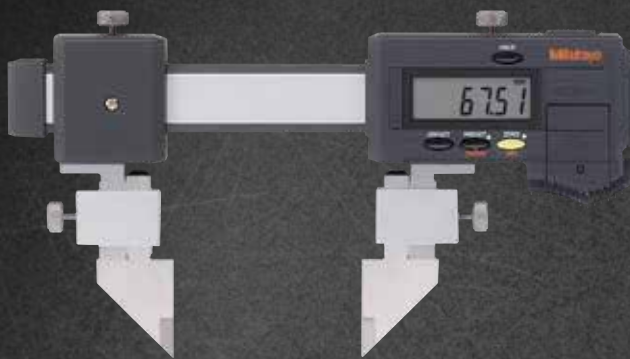

Carbon Fiber Caliper Series

Absolute Coolant Proof

Mitutoyo Quality

FEATURES

- ✓ Its ultra-lightweight design (with carbon fiber reinforced material) reduces total weight by up to 50%.
- ✓ It has excellent resistance against water and dust (IP66 protection level) enabling you to use it in machining situations that include splashing coolant fluid.
- ✓ Direct readout of inside measurements from the LCD (you can easily set the offset value by using the offset button).

MeasurLink[®] ENABLED
Data Management Software by Mitutoyo

ABSOLUTE[™]

IP66

www.tuv.com
ID 000022582

**ABSOLUTE Coolant Proof Carbon Fiber Caliper
SERIES 552 - with Standard Jaws** 552-303-10

**ABSOLUTE Coolant Proof Carbon Fiber Caliper
SERIES 552 - with Long Jaws** 552-151-10

**ABSOLUTE Coolant Proof Carbon Fiber Caliper
SERIES 552 - with Ceramic Jaws** 552-156-10

**ABSOLUTE Coolant Proof Carbon Fiber Caliper
SERIES 552 - with Interchangeable Jaws** 552-182-10

SPECIFICATIONS

Standard type

Inside point type

Surface Plate Type

Scriber Type

Centerline Type

Scriber for height gages

Unit: mm

Measurement Data Recording Tools & Connecting Cable Options