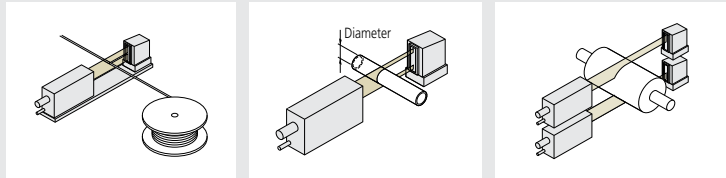

Various measurement can be easily inspected after machining and create inspection report!

Scan QR Code for more informations

Roundness RA-120

- Easy to inspect circularity, cylindricity, axial misalignment
- Hard to measure flatness measurement is possible

Roughness SJ-210, SJ-310, SJ-410

- Instance result to determine the roughness of the processed surface
- Instance result with One click

Laser Scan Micrometer (LSM)

- Easy and non contact measurement for instance result by placing work piece in LSM
- No measurement skills required

Profile Projector PJ, PV, PH

- Large workpieces can easily be measured
- Projector light and enlarge image reduce stress to the eye
- Reduce measurement time

Contour CV-2100

- Instance result with One click
- Consistent measurement result for different user
- Easy to understand measurement result through the output graph
- Able to compare measurement result with 2D CAD